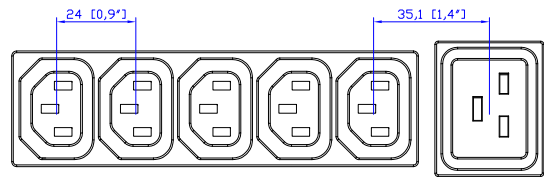

IEC60309 32A 3PY

VIEW A

VIEW B

VIEW C

Option A

Option B

Mounting options

Rack mount L type detailed

NOTES:

- INSTALLATION SHALL COMPLY WITH ALL APPLICABLE NATIONAL, STATE AND LOCAL CODES.
- PLEASE REFER TO PRODUCT DOCUMENTATION FOR FURTHER INFORMATION.
- UNLESS OTHERWISE SPECIFIED, ALL DIMENSIONS ARE IN MILLIMETERS (INCHES).
- MOUNTING BUTTON IS AN ALTERNATIVE MOUNTING METHOD TO THE TOOLLESS MOUNT FOR 3RD PARTY ENCLOSURE. BUTTON IS PROVIDED WITH THE UNIT. DETAILED INSTALLATION INSTRUCTIONS CAN BE FOUND IN THE PROVIDED MANUAL.
- BRACKET KITS TO MOUNT TO SPECIFIC 3RD PARTY ENCLOSURES ARE AVAILABLE AS OPTIONS.
- LENGTH OF THE CORD IS 3000MM +/- 70MM
- DIMENSION TOLERANCE: LENGTH +/- 3MM, WIDTH +/- 1MM, DEPTH +/- 0.5MM
- REFER TO THE TABLE FOR DETAIL CORD LENGTH DEFINITION

Option	Description	Values
A0-A18	Length of the line cord	None: Default (3 Meter) A0=0 Meter (inlet only, no power cord) A18=0.5 Meter A13=0.6 Meter (2ft) A7=1 Meter A1=1.5 Meter A16=1.8 Meter A2=2 Meter A8=2.5 Meter A14=2.6 Meter A3=3 Meter A9=3.5 Meter A4=4 Meter A5=4.5 Meter A6=5 Meter A15=5.5 Meter A12=6 Meter A11=6 Meter A10=8 Meter A17=10 Meter Note: For inline meters, double Ax will be used, first Ax is for the input cards, and the 2nd Ax is for the output cards.