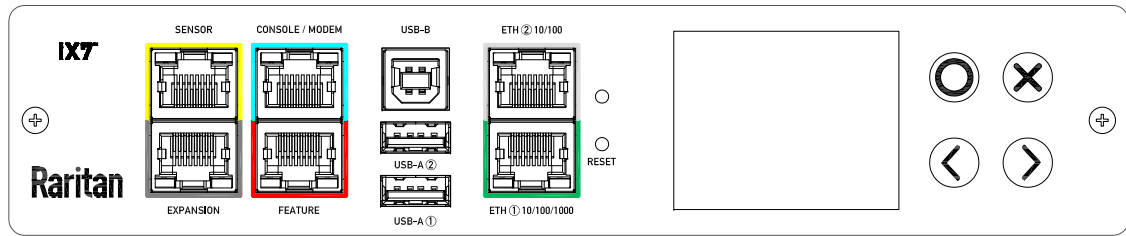

IEC60309 32A 3PY

VIEW A

VIEW B

VIEW C

Option A

Option B

Mounting options

Rack mount L type detailed

NOTES:

- INSTALLATION SHALL COMPLY WITH ALL APPLICABLE NATIONAL, STATE AND LOCAL CODES.
- PLEASE REFER TO PRODUCT DOCUMENTATION FOR FURTHER INFORMATION.
- UNLESS OTHERWISE SPECIFIED, ALL DIMENSIONS ARE IN MILLIMETERS (INCHES).
- MOUNTING BUTTON IS AN ALTERNATIVE MOUNTING METHOD TO THE TOOLLESS MOUNT FOR 3RD PARTY ENCLOSURE. BUTTON IS PROVIDED WITH THE UNIT. DETAILED INSTALLATION INSTRUCTIONS CAN BE FOUND IN THE PROVIDED MANUAL.
- BRACKET KITS TO MOUNT TO SPECIFIC 3RD PARTY ENCLOSURES ARE AVAILABLE AS OPTIONS.
- LENGTH OF THE CORD IS 3000MM +/- 70MM
- DIMENSION TOLERANCE: LENGTH +/- 3MM, WIDTH +/- 1MM, DEPTH +/- 0.5MM
- REFER TO THE TABLE FOR DETAIL CORD LENGTH DEFINITION

Option	Description	Values
A0-A18	Length of the line cord	None: Default (3 Meter) A0=0 Meter (inlet only, no power cord) A18=0.5 Meter A13=0.6 Meter (2ft) A7=1 Meter A1=1.5 Meter A16=1.8 Meter A2=2 Meter A8=2.5 Meter A14=2.6 Meter A3=3 Meter A9=3.5 Meter A4=4 Meter A5=4.5 Meter A6=5 Meter A15=5.5 Meter A12=6 Meter A11=6 Meter A10=8 Meter A17=10 Meter Note: For inline meters, double Ax will be used, first Ax is for the input cards, and the 2nd Ax is for the output cards.