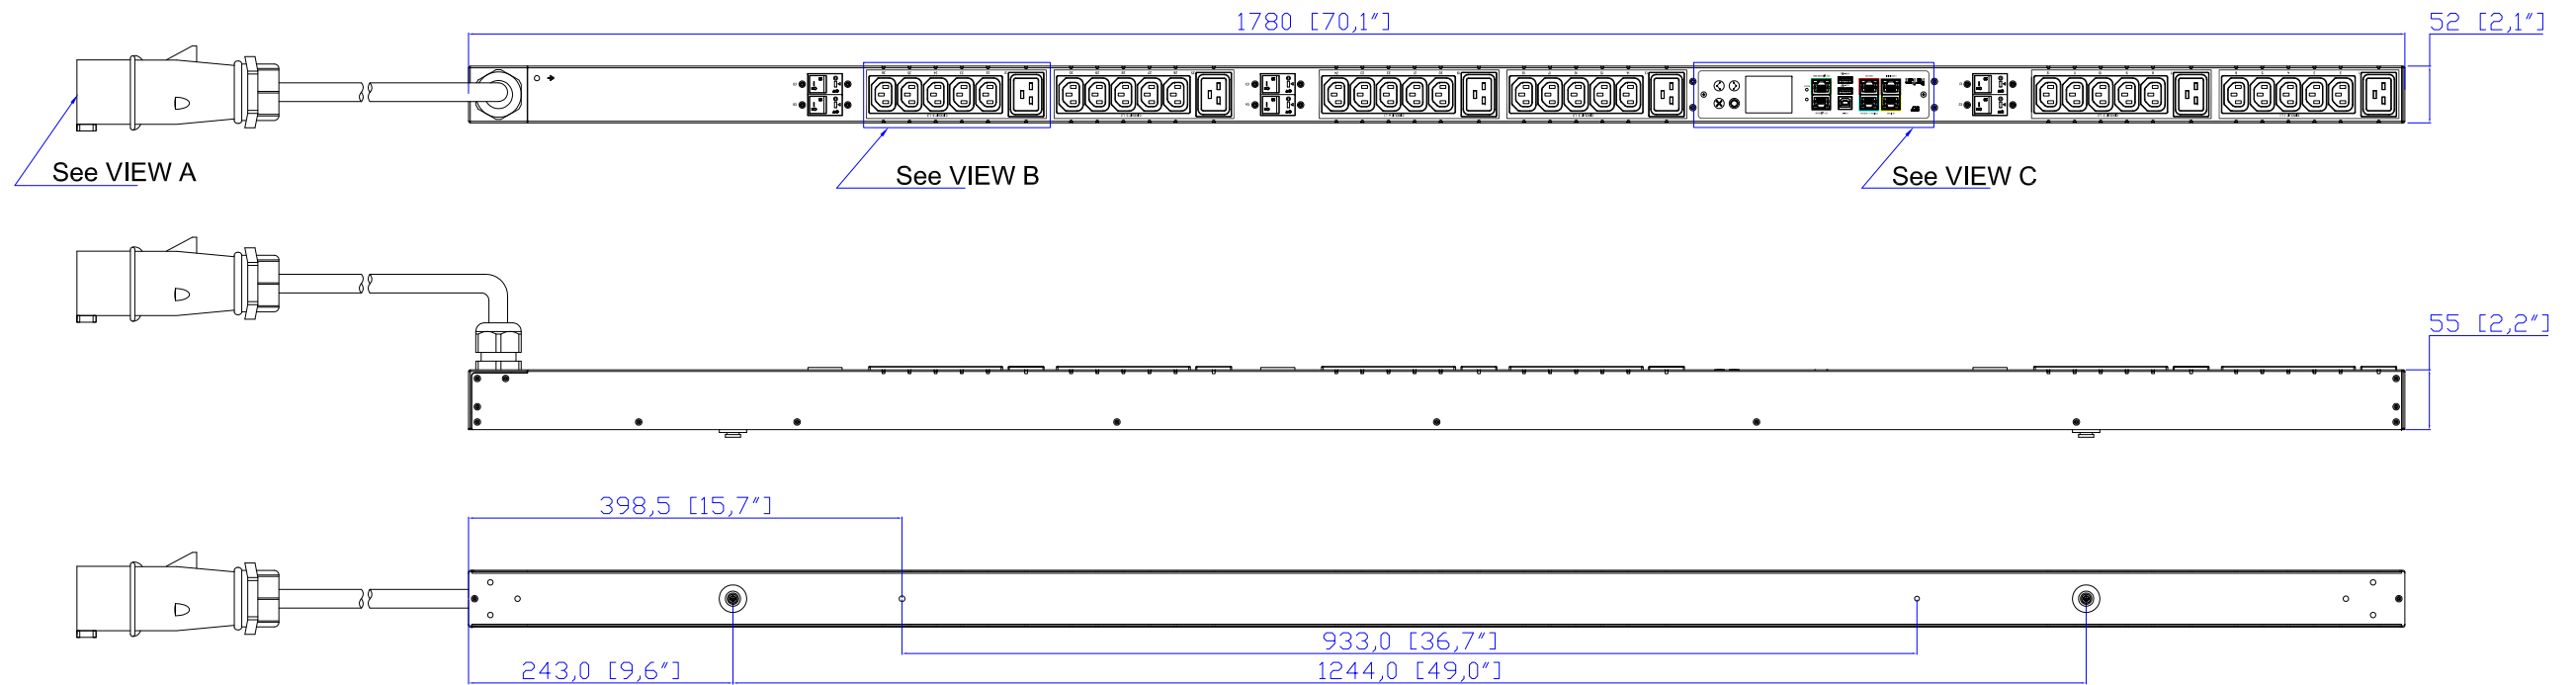

IEC60309 32A 3PY

VIEW A

VIEW B

VIEW C

Option A

Option B

Mounting options

Rack mount L type detailed

NOTES:

- INSTALLATION SHALL COMPLY WITH ALL APPLICABLE NATIONAL, STATE AND LOCAL CODES.
- PLEASE REFER TO PRODUCT DOCUMENTATION FOR FURTHER INFORMATION.
- UNLESS OTHERWISE SPECIFIED, ALL DIMENSIONS ARE IN MILLIMETERS (INCHES).
- MOUNTING BUTTON IS AN ALTERNATIVE MOUNTING METHOD TO THE TOOLLESS MOUNT FOR 3RD PARTY ENCLOSURE. BUTTON IS PROVIDED WITH THE UNIT. DETAILED INSTALLATION INSTRUCTIONS CAN BE FOUND IN THE PROVIDED MANUAL.
- BRACKET KITS TO MOUNT TO SPECIFIC 3RD PARTY ENCLOSURES ARE AVAILABLE AS OPTIONS.
- LENGTH OF THE CORD IS 3000MM +/- 70MM
- DIMENSION TOLERANCE: LENGTH +/- 3MM, WIDTH +/- 1MM, DEPTH +/- 0.5MM
- REFER TO THE TABLE FOR DETAIL CORD LENGTH DEFINITION

Option	Description	Values
A0-A18	Length of the line cord	None: Default (3 Meter) A0=0 Meter (inlet only, no power cord) A18=0.5 Meter A13=0.6 Meter (2ft) A7=1 Meter A1=1.5 Meter A16=1.8 Meter A2=2 Meter A8=2.5 Meter A14=2.6 Meter A3=3 Meter A9=3.5 Meter A4=4 Meter A5=4.5 Meter A6=5 Meter A15=5.5 Meter A12=6 Meter A11=6 Meter A10=8 Meter A17=10 Meter Note: For inline meters, double Ax will be used, first Ax is for the input cards, and the 2nd Ax is for the output cards.

TITLE: iPDU Zero U
Three Phase, 32A/380-415V
Plug Type: IEC60309 32A 3PY
Outlet Type: C13 (30), C19 (6)

DWG NO. **PX3-1722-V2**

REV. **2A**