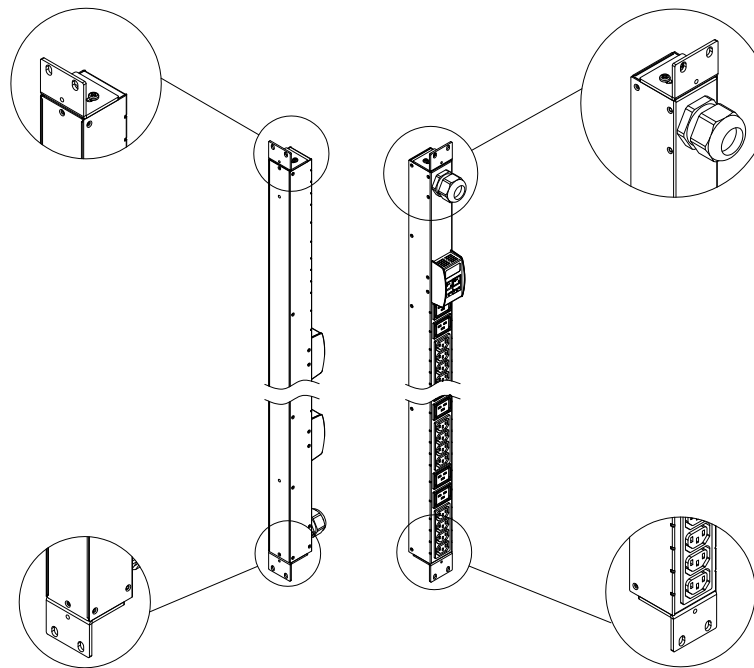

IEC60309 32A 3PY

VIEW A

VIEW B

VIEW C

Option A

Option B

Mounting options

Rack mount L type detailed

NOTES:

- INSTALLATION SHALL COMPLY WITH ALL APPLICABLE NATIONAL, STATE AND LOCAL CODES.
- PLEASE REFER TO PRODUCT DOCUMENTATION FOR FURTHER INFORMATION.
- UNLESS OTHERWISE SPECIFIED, ALL DIMENSIONS ARE IN MILLIMETERS (INCHES).
- MOUNTING BUTTON IS AN ALTERNATIVE MOUNTING METHOD TO THE TOOLLESS MOUNT FOR 3RD PARTY ENCLOSURE. BUTTON IS PROVIDED WITH THE UNIT. DETAILED INSTALLATION INSTRUCTIONS CAN BE FOUND IN THE PROVIDED MANUAL.
- BRACKET KITS TO MOUNT TO SPECIFIC 3RD PARTY ENCLOSURES ARE AVAILABLE AS OPTIONS.
- LENGTH OF THE CORD IS 3000MM +/- 70MM
- DIMENSION TOLERANCE: LENGTH +/- 3MM, WIDTH +/- 1MM, DEPTH +/- 0.5MM
- REFER TO THE TABLE FOR DETAIL CORD LENGTH DEFINITION

Option	Description	Values
A0-A18	Length of the line cord	None: Default (3 Meter) A0=0 Meter (inlet only, no power cord) A18=0.5 Meter A13=0.6 Meter (2ft) A7=1 Meter A1=1.5 Meter A16=1.8 Meter A2=2 Meter A8=2.5 Meter A14=2.6 Meter A3=3 Meter A9=3.5 Meter A4=4 Meter A5=4.5 Meter A6=5 Meter A15=5.5 Meter A12=6 Meter A11=6 Meter A10=8 Meter A17=10 Meter Note: For inline meters, double Ax will be used, first Ax is for the input cards, and the 2nd Ax is for the output cards.

TITLE: iPDU Zero U
Three Phase, 32A/380-415V
Plug Type: IEC60309 32A 3PY
Outlet Type: C13 (30), C19 (6)

DWG NO. **PX3-1722-V2**

REV. **2A**