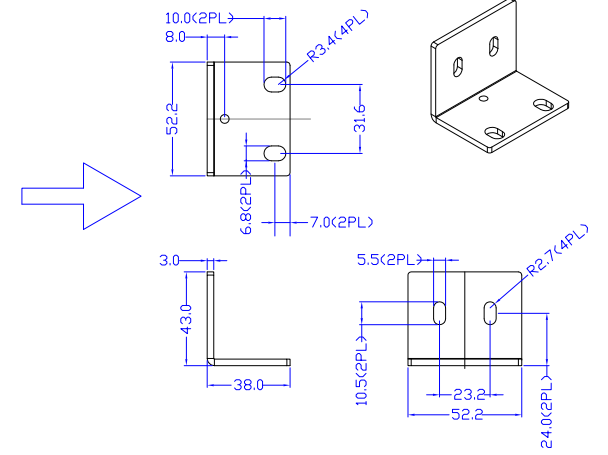

IEC60309 32A 3PY

VIEW A

VIEW B

VIEW C

Option A

Option B

Mounting options

Rack mount L type detailed

NOTES:

- INSTALLATION SHALL COMPLY WITH ALL APPLICABLE NATIONAL, STATE AND LOCAL CODES.
- PLEASE REFER TO PRODUCT DOCUMENTATION FOR FURTHER INFORMATION.
- UNLESS OTHERWISE SPECIFIED, ALL DIMENSIONS ARE IN MILLIMETERS (INCHES).
- MOUNTING BUTTON IS AN ALTERNATIVE MOUNTING METHOD TO THE TOOLLESS MOUNT FOR 3RD PARTY ENCLOSURE. BUTTON IS PROVIDED WITH THE UNIT. DETAILED INSTALLATION INSTRUCTIONS CAN BE FOUND IN THE PROVIDED MANUAL.
- BRACKET KITS TO MOUNT TO SPECIFIC 3RD PARTY ENCLOSURES ARE AVAILABLE AS OPTIONS.
- LENGTH OF THE CORD IS 3000MM +/- 70MM
- DIMENSION TOLERANCE: LENGTH +/- 3MM, WIDTH +/- 1MM, DEPTH +/- 0.5MM
- REFER TO THE TABLE FOR DETAIL CORD LENGTH DEFINITION

Option	Description	Values
A0-A18	Length of the line cord	None: Default (3 Meter) A0=0 Meter (inlet only, no power cord) A18=0.5 Meter A13=0.6 Meter (2ft) A7=1 Meter A1=1.5 Meter A16=1.8 Meter A2=2 Meter A8=2.5 Meter A14=2.6 Meter A3=3 Meter A9=3.5 Meter A4=4 Meter A5=4.5 Meter A6=5 Meter A15=5.5 Meter A12=6 Meter A11=6 Meter A10=8 Meter A17=10 Meter Note: For inline meters, double Ax will be used, first Ax is for the input cards, and the 2nd Ax is for the output cards.

TITLE: iPDU Zero U
Three Phase, 32A/380-415V
Plug Type: IEC60309 32A 3PY
Outlet Type: C13 (30), C19 (6)

DWG NO. **PX3-1722-V2**

REV. **2A**