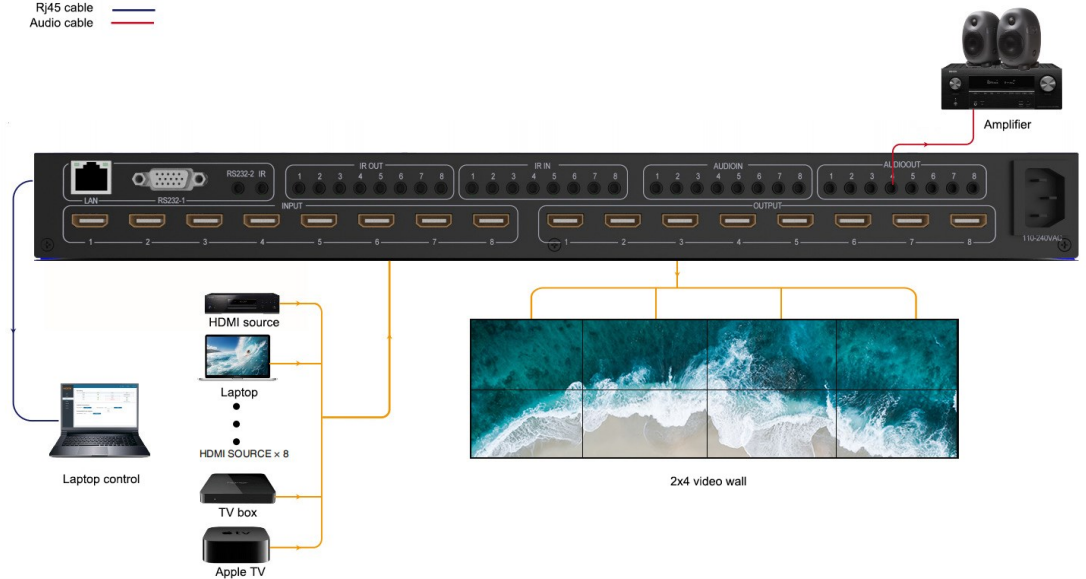

Matrix-8X8-H2-VW

HDMI seamless matrix 8x8 & Video Wall

FEATURES:

- Supports up to 3840x2160 input & output
- Seamless Switching and Video Wall
- HDCP 2.2 compliant & ARC
- RS232 control & GUI

Matrix-8X8-H2-VW is a 4K@60hz 4:4:4 HDMI 2.0 version 8x8 matrix, it support seamless function, switching no delay time.

Besides the Matrix function it also supports a video wall set up 2x2.

Support CEC and IR function and support front panel keys control, IR and IP control(PC tool, Web GUI).

It offers solutions for home, office, digital entertainment center, control center, conference room, school and corporate training environments.

Diagram

8x8 Matrix & Video Wall

Diagram :

HDMI cable
RJ45 cable
Audio cable

SPECIFICATIONS:

	Matrix-8X8-H2-VW
Input	8 x HDMI
Output	8 x HDMI
Resolution	4K2K@24/25/30/60Hz
HDMI Standard	2.0
HDCP Version	2.2, 1.4 compliant
RS232	3-pin pluggable connector for RS-232 control of the Switcher
HDMI 2.0	4K@60Hz 4:4:4
HDR Support	HDR10, HDR10+. Dolby Vision, HLG
Coaxial Audio Formats	PCM2.0, Dolby Digital / Plus, DTS 2.0/5.1
L/R Audio Formats	PCM2.0CH
Power Supply	AC 110 - 240V
Power Consumption	100 W (Max)
Dimensions	430mm (W)×220mm (D)×44mm (H)
Weight	5000 gram